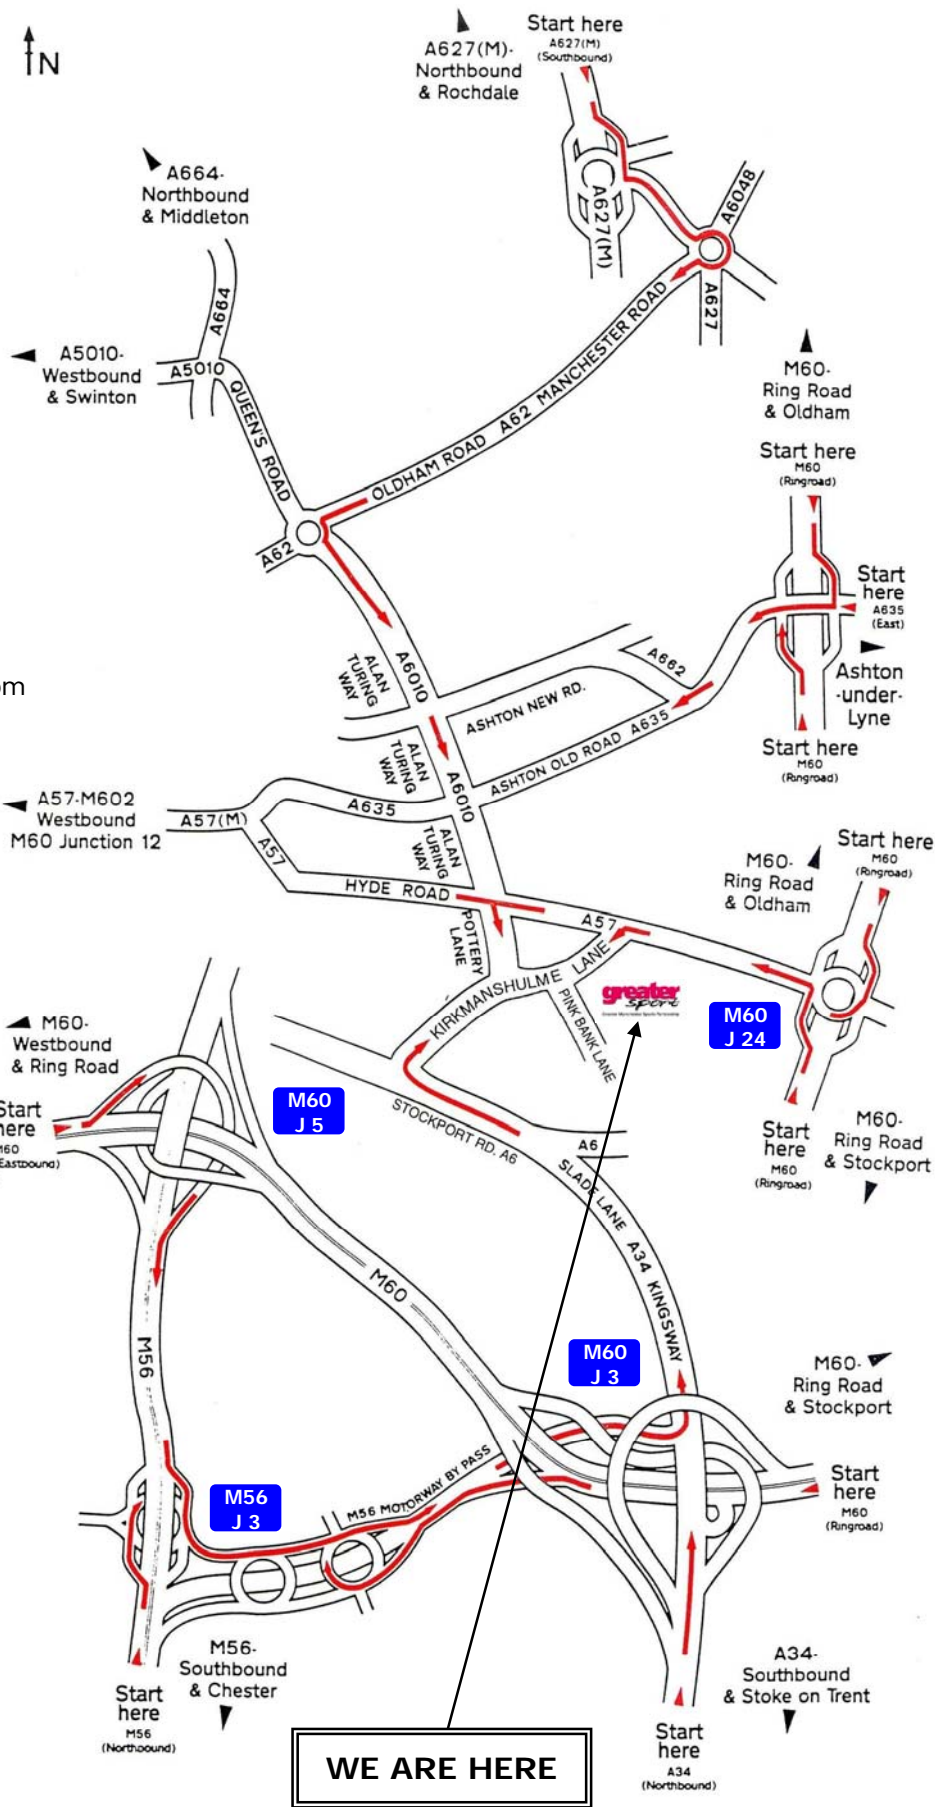

**Belle Vue Athletics Centre**  
Pink Bank Lane  
MANCHESTER.  
M12 5GL

Tel: 0161 223 1002  
Fax: 0161 220 7232

**PUBLIC TRANSPORT**  
(See www.gmpte.com)

**Trains**

- from Piccadilly Station to Belle Vue.

**Buses**

- 173, 188, 201, 203, 204 from Piccadilly Gardens via A57 (650m walk)
- 192 via A6 (500m walk)

**From M/cr Airport**

- Trains & buses to city centre.
- Taxis available (journey 10 miles)

Parking – drive along Pink Bank Lane from Kirkmanshulme Lane end (office on left, school on right) and the guest car park is 3<sup>rd</sup> entrance on left (disabled parking 1<sup>st</sup> entrance). If full, use Leisure Centre car park on Kirkmanshulme Lane.