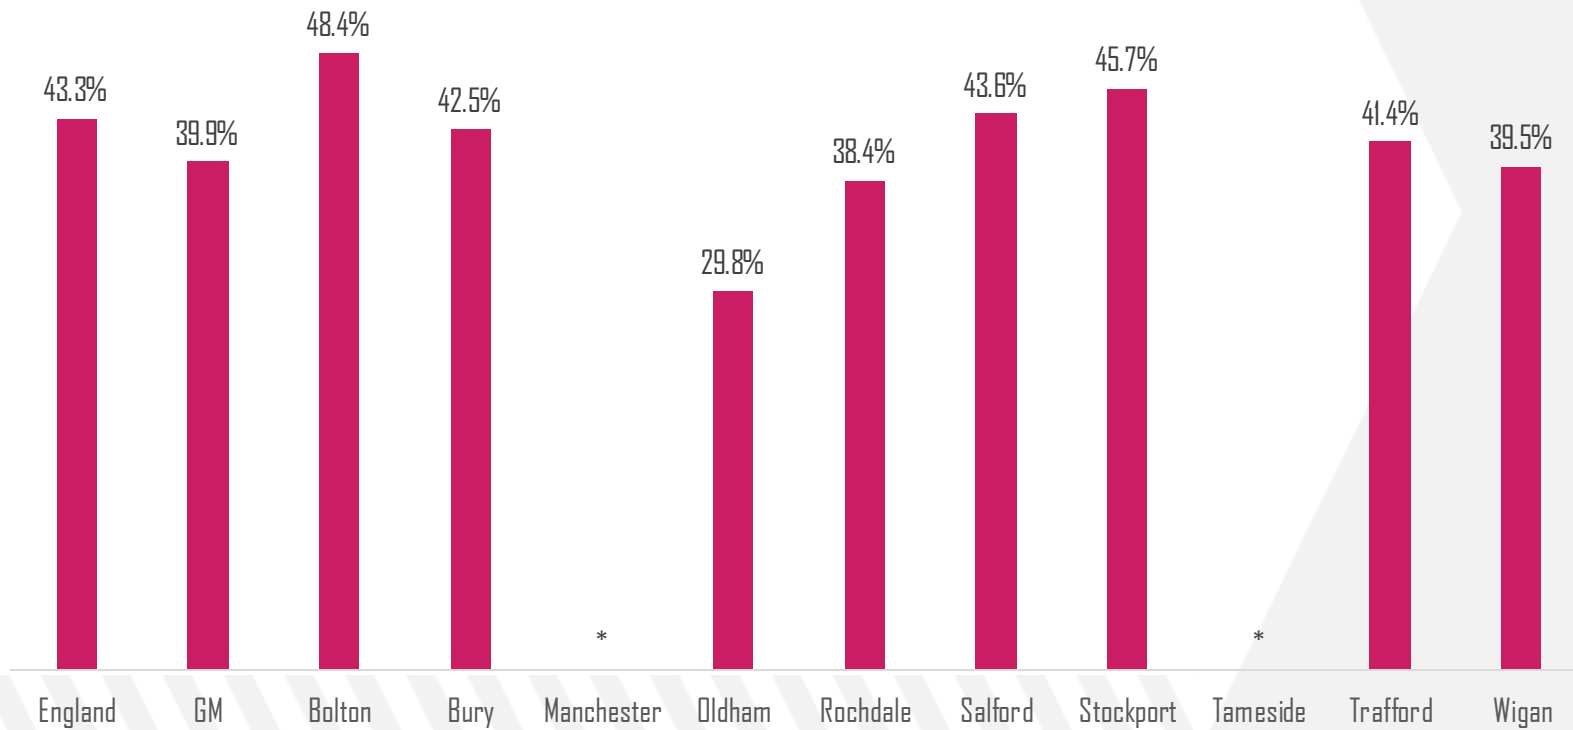

■ Active across the week (an average of 60 minutes or more a day but not every day)
■ Less active (less than an average of 30 minutes a day)

Across the localities

	Population	Active every day (60 minutes or more every day)	Population	Active across the week (an average of 60 minutes or more a day but not every day)	Population	Fairly active (an average of 30-59 minutes a day)	Population	Less active (less than an average of 30 minutes a day)
Bolton	10,400	24.7%	10,000	23.8%	8,700	20.6%	13,000	30.9%
Bury	5,700	21.4%	5,600	21.0%	8,200	30.6%	7,200	26.9%
Manchester	*	*	17,800	24.4%	22,500	30.9%	26,900	36.8%
Oldham	3,400	9.1%	7,700	20.6%	9,300	24.9%	16,900	45.3%
Rochdale	5,100	16.6%	6,700	21.9%	6,300	20.5%	12,600	41.0%
Salford	6,400	20.0%	7,600	23.7%	6,000	18.6%	12,200	37.8%
Stockport	5,900	15.7%	11,300	30.0%	8,400	22.2%	12,200	32.2%
Tameside	*	*	7,100	22.7%	8,200	26.3%	11,600	37.5%
Trafford	5,600	16.3%	8,700	25.1%	10,100	29.1%	10,200	29.5%
Wigan	7,100	17.6%	8,800	21.9%	9,800	24.5%	14,400	36.0%

Across the localities

Active

(60 minutes or more every day or an average of 60 minutes or more every day across the week but not every day)

At and Outside of School

- At School 30 minutes or more every day
- At School An average of 30 minutes or more a day but not every day
- At School Less active (less than an average of 30 minutes a day)