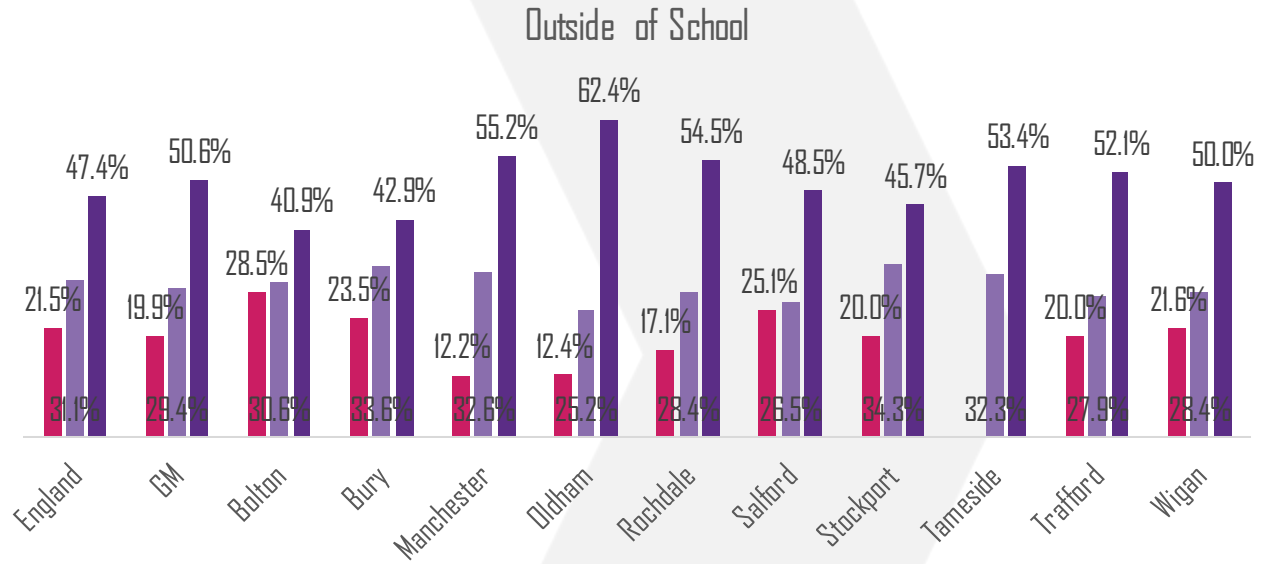

■ Active across the week (an average of 60 minutes or more a day but not every day)
■ Less active (less than an average of 30 minutes a day)

Across the localities

	Population	Active every day (60 minutes or more every day)	Population	Active across the week (an average of 60 minutes or more a day but not every day)	Population	Fairly active (an average of 30-59 minutes a day)	Population	Less active (less than an average of 30 minutes a day)
Bolton	10,400	24.7%	10,000	23.8%	8,700	20.6%	13,000	30.9%
Bury	5,700	21.4%	5,600	21.0%	8,200	30.6%	7,200	26.9%
Manchester	*	*	17,800	24.4%	22,500	30.9%	26,900	36.8%
Oldham	3,400	9.1%	7,700	20.6%	9,300	24.9%	16,900	45.3%
Rochdale	5,100	16.6%	6,700	21.9%	6,300	20.5%	12,600	41.0%
Salford	6,400	20.0%	7,600	23.7%	6,000	18.6%	12,200	37.8%
Stockport	5,900	15.7%	11,300	30.0%	8,400	22.2%	12,200	32.2%
Tameside	*	*	7,100	22.7%	8,200	26.3%	11,600	37.5%
Trafford	5,600	16.3%	8,700	25.1%	10,100	29.1%	10,200	29.5%
Wigan	7,100	17.6%	8,800	21.9%	9,800	24.5%	14,400	36.0%

Across the localities

Active

(60 minutes or more every day or an average of 60 minutes or more every day across the week but not every day)

At and Outside of School

- At School 30 minutes or more every day
- At School An average of 30 minutes or more a day but not every day
- At School Less active (less than an average of 30 minutes a day)