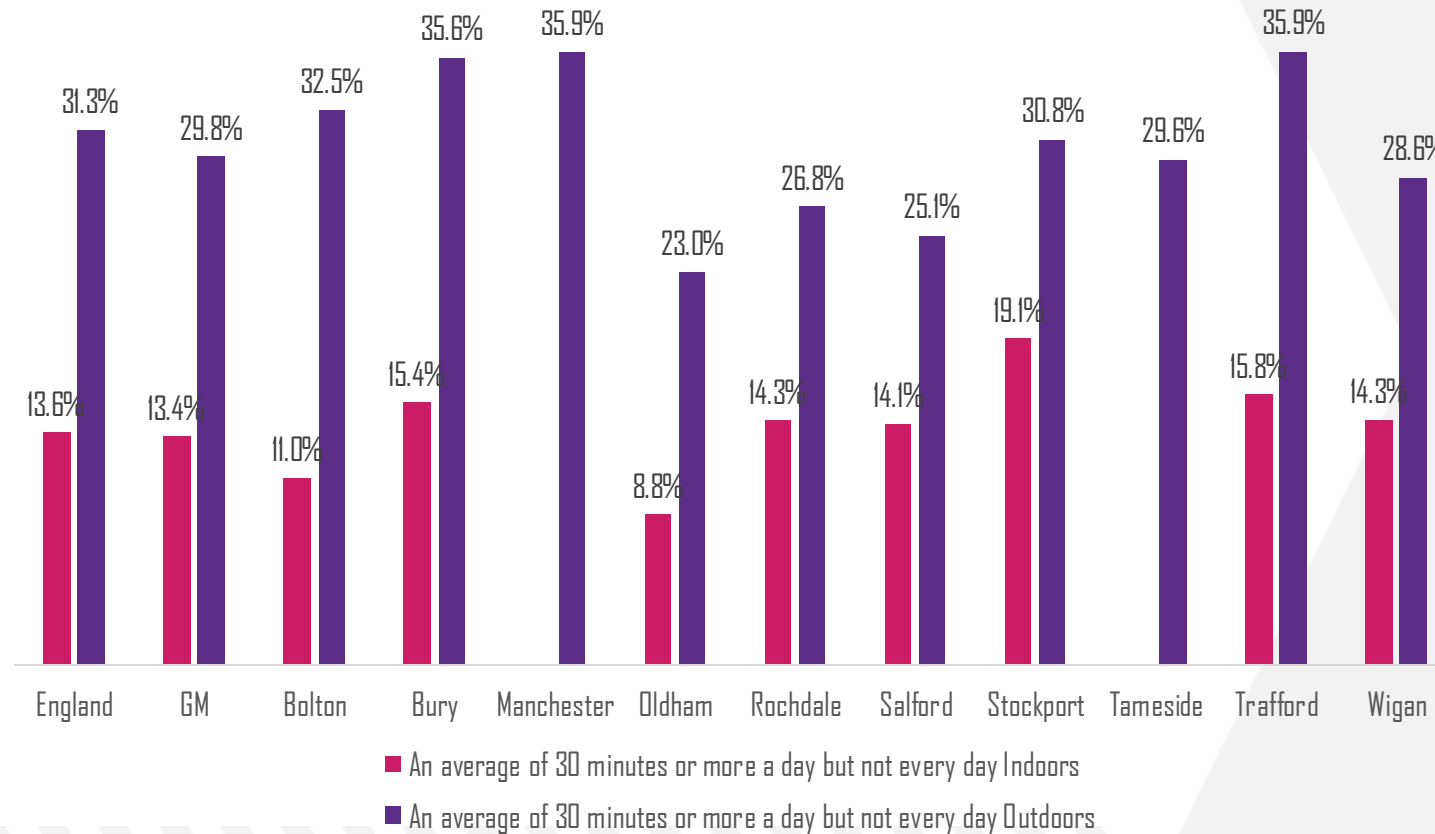

■ Active across the week (an average of 60 minutes or more a day but not every day)
■ Less active (less than an average of 30 minutes a day)

Across the localities

	Population	Active every day (60 minutes or more every day)	Population	Active across the week (an average of 60 minutes or more a day but not every day)	Population	Fairly active (an average of 30-59 minutes a day)	Population	Less active (less than an average of 30 minutes a day)
Bolton	10,400	24.7%	10,000	23.8%	8,700	20.6%	13,000	30.9%
Bury	5,700	21.4%	5,600	21.0%	8,200	30.6%	7,200	26.9%
Manchester	*	*	17,800	24.4%	22,500	30.9%	26,900	36.8%
Oldham	3,400	9.1%	7,700	20.6%	9,300	24.9%	16,900	45.3%
Rochdale	5,100	16.6%	6,700	21.9%	6,300	20.5%	12,600	41.0%
Salford	6,400	20.0%	7,600	23.7%	6,000	18.6%	12,200	37.8%
Stockport	5,900	15.7%	11,300	30.0%	8,400	22.2%	12,200	32.2%
Tameside	*	*	7,100	22.7%	8,200	26.3%	11,600	37.5%
Trafford	5,600	16.3%	8,700	25.1%	10,100	29.1%	10,200	29.5%
Wigan	7,100	17.6%	8,800	21.9%	9,800	24.5%	14,400	36.0%

Across the localities

Active

(60 minutes or more every day or an average of 60 minutes or more every day across the week but not every day)

At and Outside of School

- At School 30 minutes or more every day
- At School An average of 30 minutes or more a day but not every day
- At School Less active (less than an average of 30 minutes a day)

- 30 minutes or more every day
- An average of 30 minutes or more a day but not every day
- Less active (less than an average of 30 minutes a day)

Indoors and Outdoors

Volunteering

Volunteered at least twice in the last 12 months Years 5-11