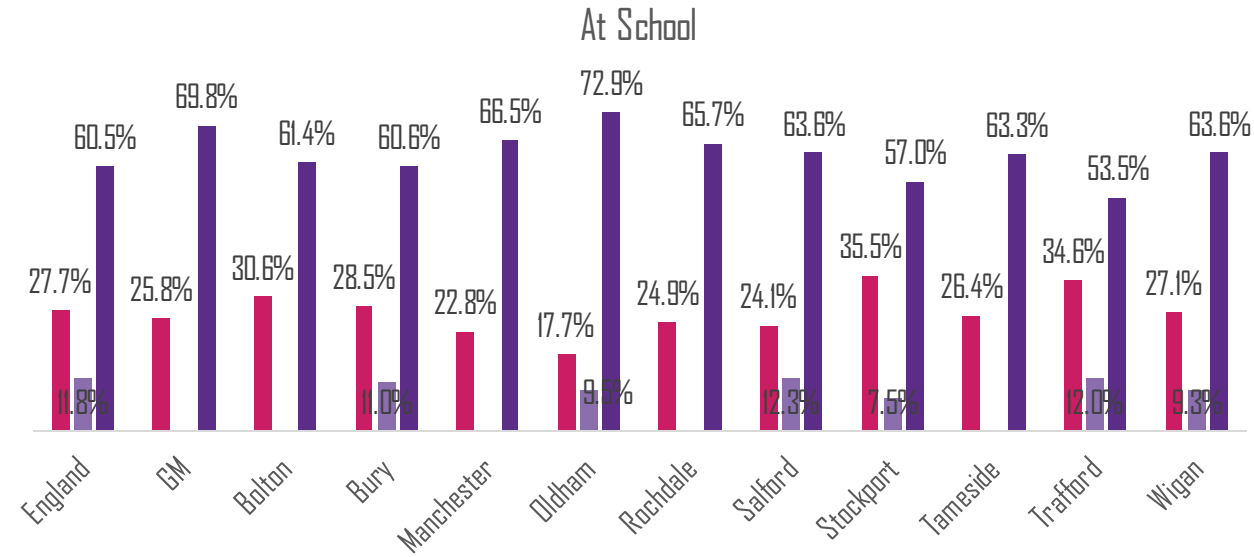

■ Active across the week (an average of 60 minutes or more a day but not every day)
■ Less active (less than an average of 30 minutes a day)

Across the localities

	Population	Active every day (60 minutes or more every day)	Population	Active across the week (an average of 60 minutes or more a day but not every day)	Population	Fairly active (an average of 30-59 minutes a day)	Population	Less active (less than an average of 30 minutes a day)
Bolton	10,400	24.7%	10,000	23.8%	8,700	20.6%	13,000	30.9%
Bury	5,700	21.4%	5,600	21.0%	8,200	30.6%	7,200	26.9%
Manchester	*	*	17,800	24.4%	22,500	30.9%	26,900	36.8%
Oldham	3,400	9.1%	7,700	20.6%	9,300	24.9%	16,900	45.3%
Rochdale	5,100	16.6%	6,700	21.9%	6,300	20.5%	12,600	41.0%
Salford	6,400	20.0%	7,600	23.7%	6,000	18.6%	12,200	37.8%
Stockport	5,900	15.7%	11,300	30.0%	8,400	22.2%	12,200	32.2%
Tameside	*	*	7,100	22.7%	8,200	26.3%	11,600	37.5%
Trafford	5,600	16.3%	8,700	25.1%	10,100	29.1%	10,200	29.5%
Wigan	7,100	17.6%	8,800	21.9%	9,800	24.5%	14,400	36.0%

Across the localities

Active

(60 minutes or more every day or an average of 60 minutes or more every day across the week but not every day)

At and Outside of School

- At School 30 minutes or more every day
- At School An average of 30 minutes or more a day but not every day
- At School Less active (less than an average of 30 minutes a day)