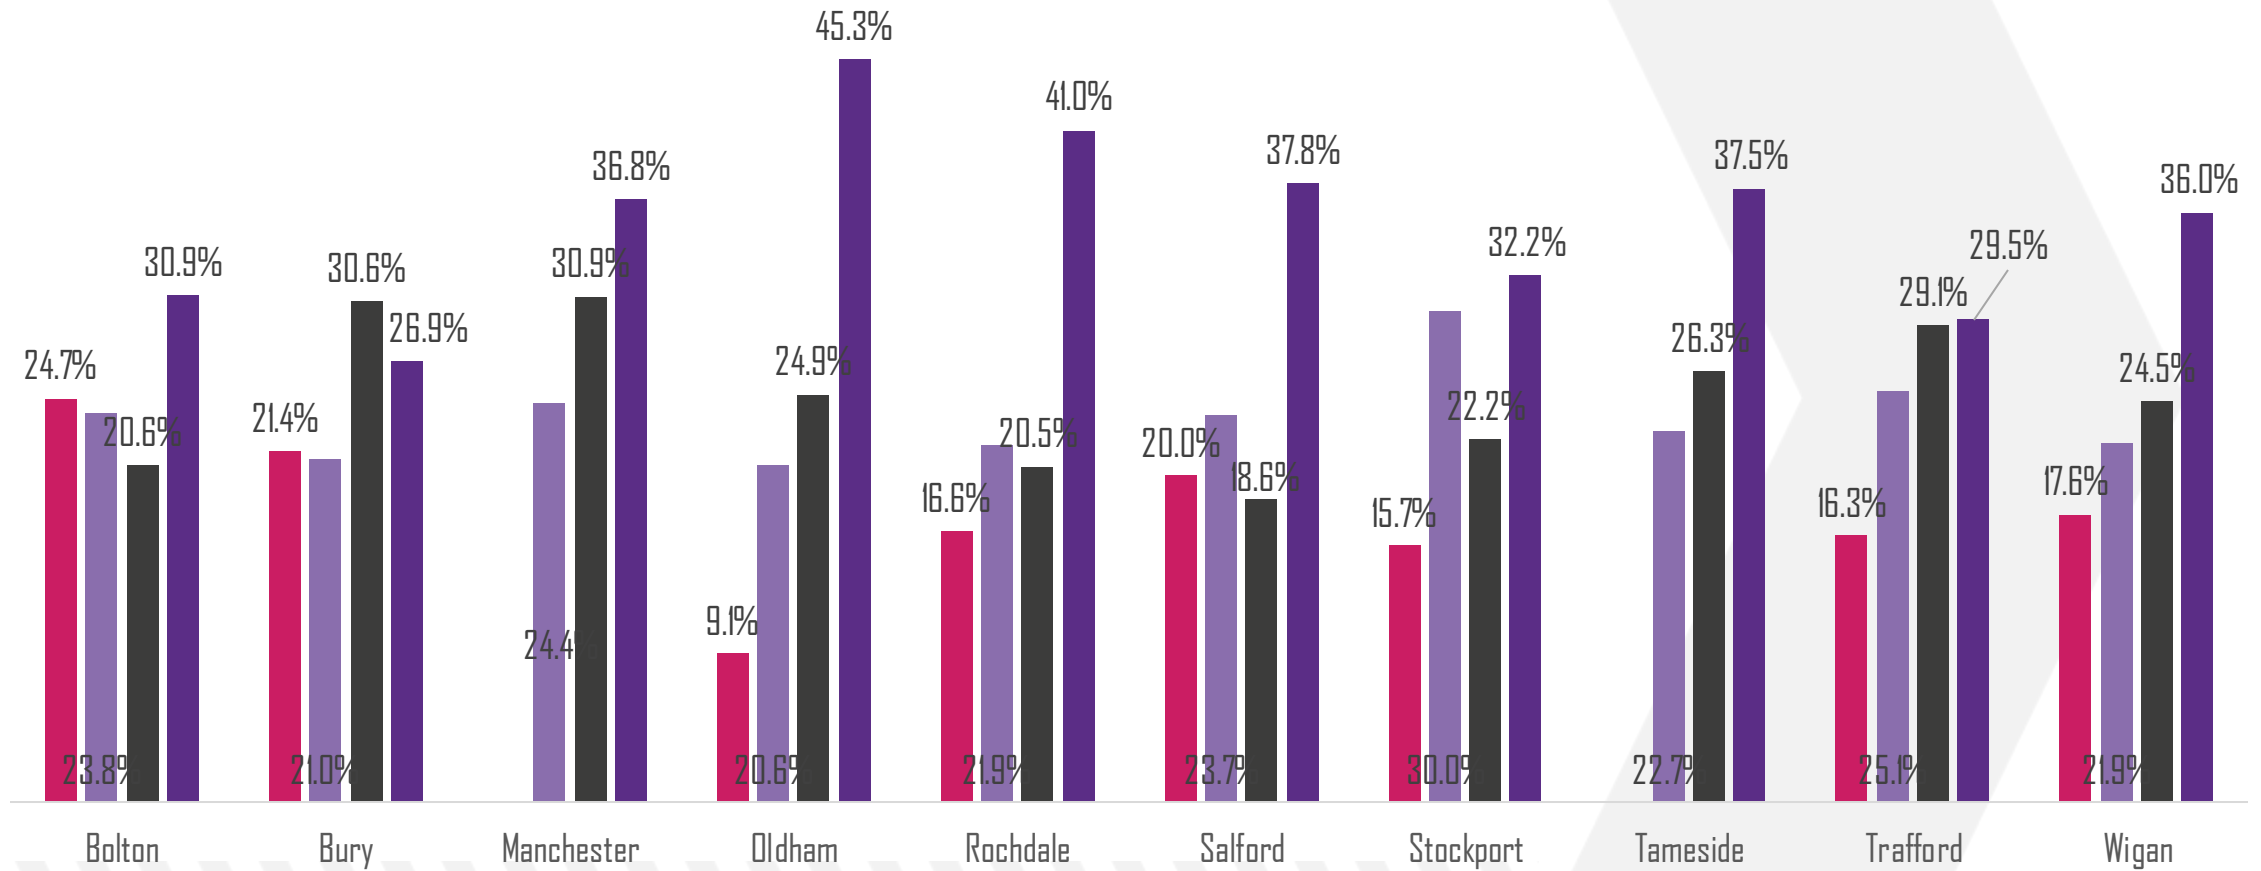

GREATERSPORT

CYP Active Lives Survey

Academic Year 17-18

Report

Published December 2018

CYP Activity Levels Across GM

Across the localities

■ Active every day (60 minutes or more every day)
■ Fairly active (an average of 30-59 minutes a day)

■ Active across the week (an average of 60 minutes or more a day but not every day)
■ Less active (less than an average of 30 minutes a day)

Across the localities

	Population	Active every day (60 minutes or more every day)	Population	Active across the week (an average of 60 minutes or more a day but not every day)	Population	Fairly active (an average of 30-59 minutes a day)	Population	Less active (less than an average of 30 minutes a day)
Bolton	10,400	24.7%	10,000	23.8%	8,700	20.6%	13,000	30.9%
Bury	5,700	21.4%	5,600	21.0%	8,200	30.6%	7,200	26.9%
Manchester	*	*	17,800	24.4%	22,500	30.9%	26,900	36.8%
Oldham	3,400	9.1%	7,700	20.6%	9,300	24.9%	16,900	45.3%
Rochdale	5,100	16.6%	6,700	21.9%	6,300	20.5%	12,600	41.0%
Salford	6,400	20.0%	7,600	23.7%	6,000	18.6%	12,200	37.8%
Stockport	5,900	15.7%	11,300	30.0%	8,400	22.2%	12,200	32.2%
Tameside	*	*	7,100	22.7%	8,200	26.3%	11,600	37.5%
Trafford	5,600	16.3%	8,700	25.1%	10,100	29.1%	10,200	29.5%
Wigan	7,100	17.6%	8,800	21.9%	9,800	24.5%	14,400	36.0%

Across the localities

Active

(60 minutes or more every day or an average of 60 minutes or more every day across the week but not every day)

At and Outside of School

- At School 30 minutes or more every day
- At School An average of 30 minutes or more a day but not every day
- At School Less active (less than an average of 30 minutes a day)