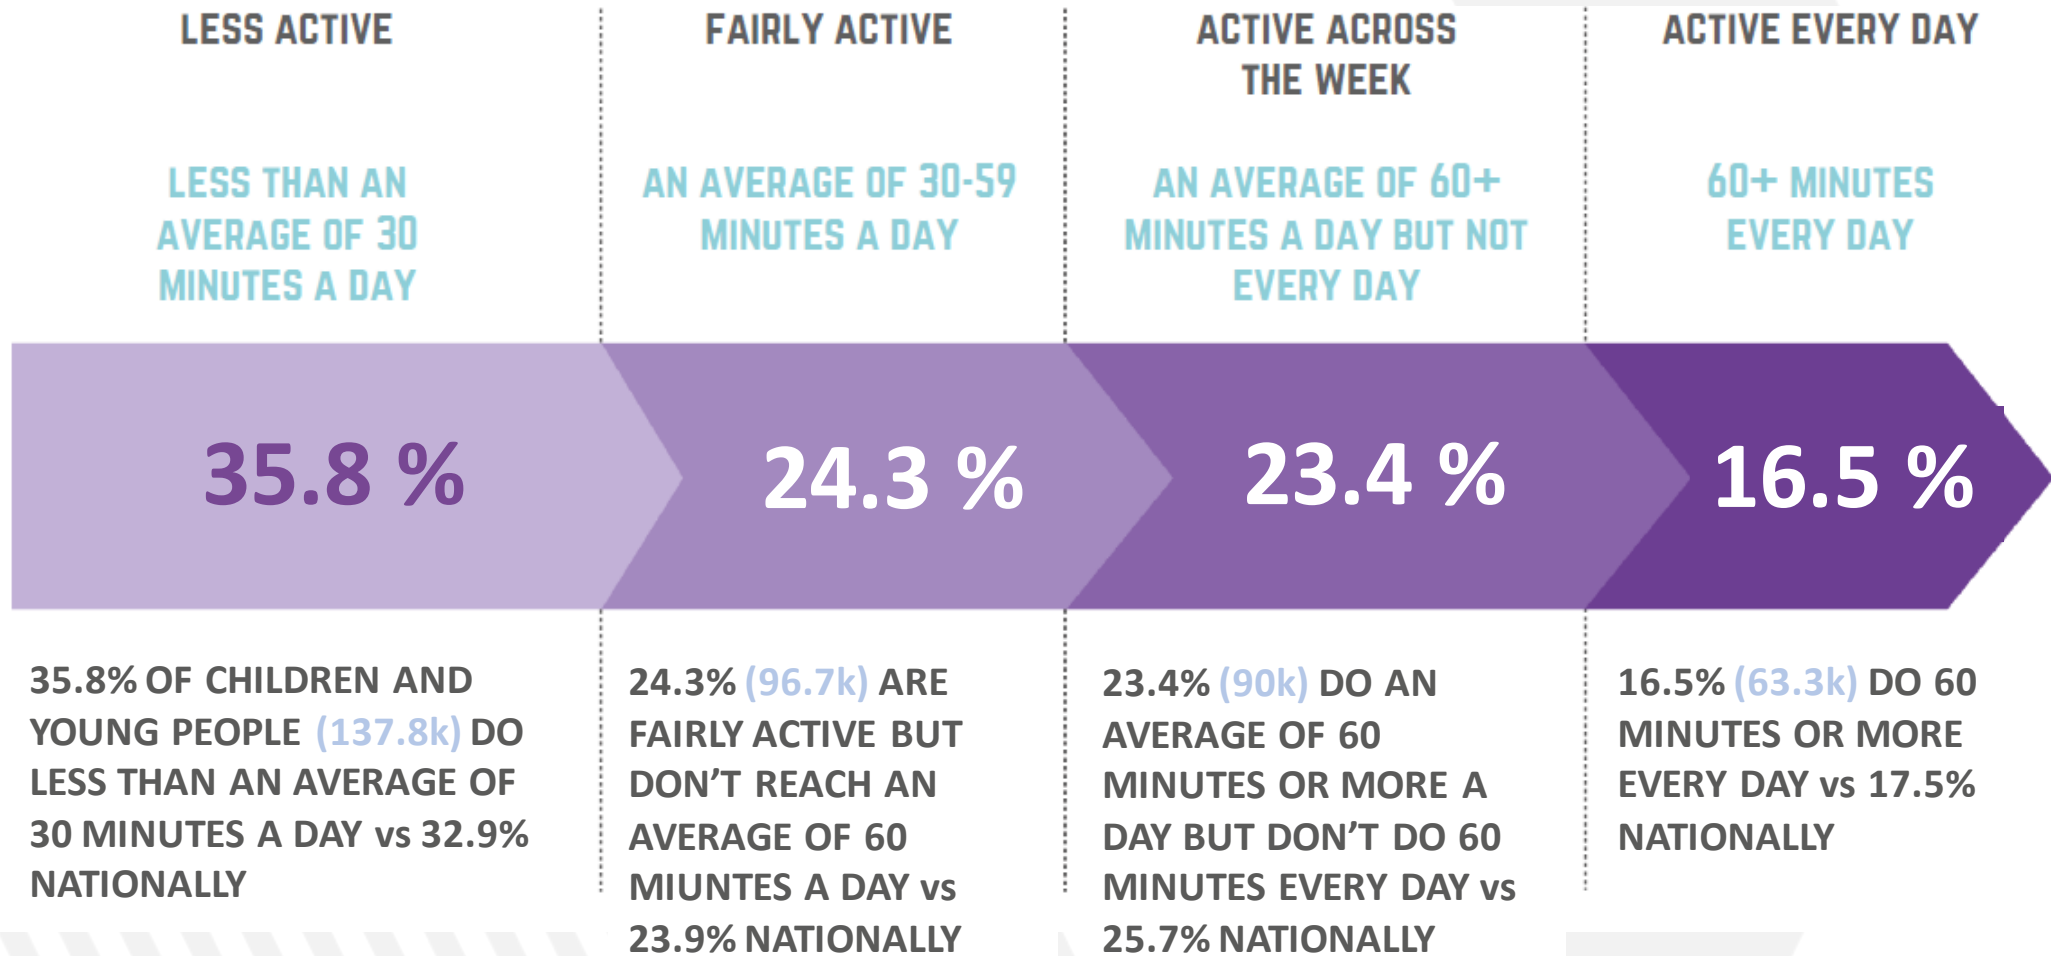

GREATERSPORT

CYP Active Lives Survey

Academic Year 17-18

Report

Published December 2018

CYP Activity Levels Across GM

Across the localities

■ Active every day (60 minutes or more every day)
■ Fairly active (an average of 30-59 minutes a day)

■ Active across the week (an average of 60 minutes or more a day but not every day)
■ Less active (less than an average of 30 minutes a day)

Across the localities

	Population	Active every day (60 minutes or more every day)	Population	Active across the week (an average of 60 minutes or more a day but not every day)	Population	Fairly active (an average of 30-59 minutes a day)	Population	Less active (less than an average of 30 minutes a day)
Bolton	10,400	24.7%	10,000	23.8%	8,700	20.6%	13,000	30.9%
Bury	5,700	21.4%	5,600	21.0%	8,200	30.6%	7,200	26.9%
Manchester	*	*	17,800	24.4%	22,500	30.9%	26,900	36.8%
Oldham	3,400	9.1%	7,700	20.6%	9,300	24.9%	16,900	45.3%
Rochdale	5,100	16.6%	6,700	21.9%	6,300	20.5%	12,600	41.0%
Salford	6,400	20.0%	7,600	23.7%	6,000	18.6%	12,200	37.8%
Stockport	5,900	15.7%	11,300	30.0%	8,400	22.2%	12,200	32.2%
Tameside	*	*	7,100	22.7%	8,200	26.3%	11,600	37.5%
Trafford	5,600	16.3%	8,700	25.1%	10,100	29.1%	10,200	29.5%
Wigan	7,100	17.6%	8,800	21.9%	9,800	24.5%	14,400	36.0%

Across the localities

Active

(60 minutes or more every day or an average of 60 minutes or more every day across the week but not every day)

At and Outside of School

- At School 30 minutes or more every day
- At School An average of 30 minutes or more a day but not every day
- At School Less active (less than an average of 30 minutes a day)

- 30 minutes or more every day
- An average of 30 minutes or more a day but not every day
- Less active (less than an average of 30 minutes a day)

Indoors and Outdoors

Volunteering

Volunteered at least twice in the last 12 months Years 5-11